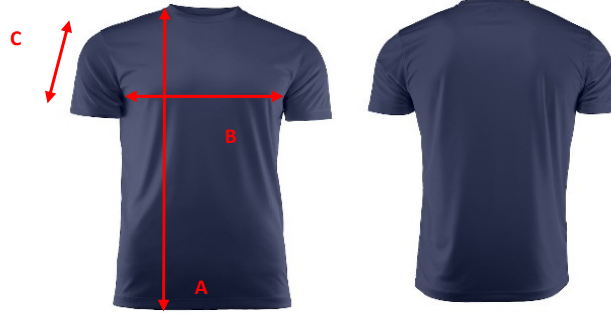

Printer
ACTIVE WEAR

SIZE CHART

Brand: PRINTER ACTIVE WEAR

Style: 2264023 RUN

	XS	S	M	L	XL	XXL	3XL	4XL	5XL
A) body length	68	70	72	74	76	78	80	82	84
B) 1/2 Chest width	46	49	52	55	59	63	67	71	75
C) Sleeve length	16	18	20	21	22	23	24	24,5	25